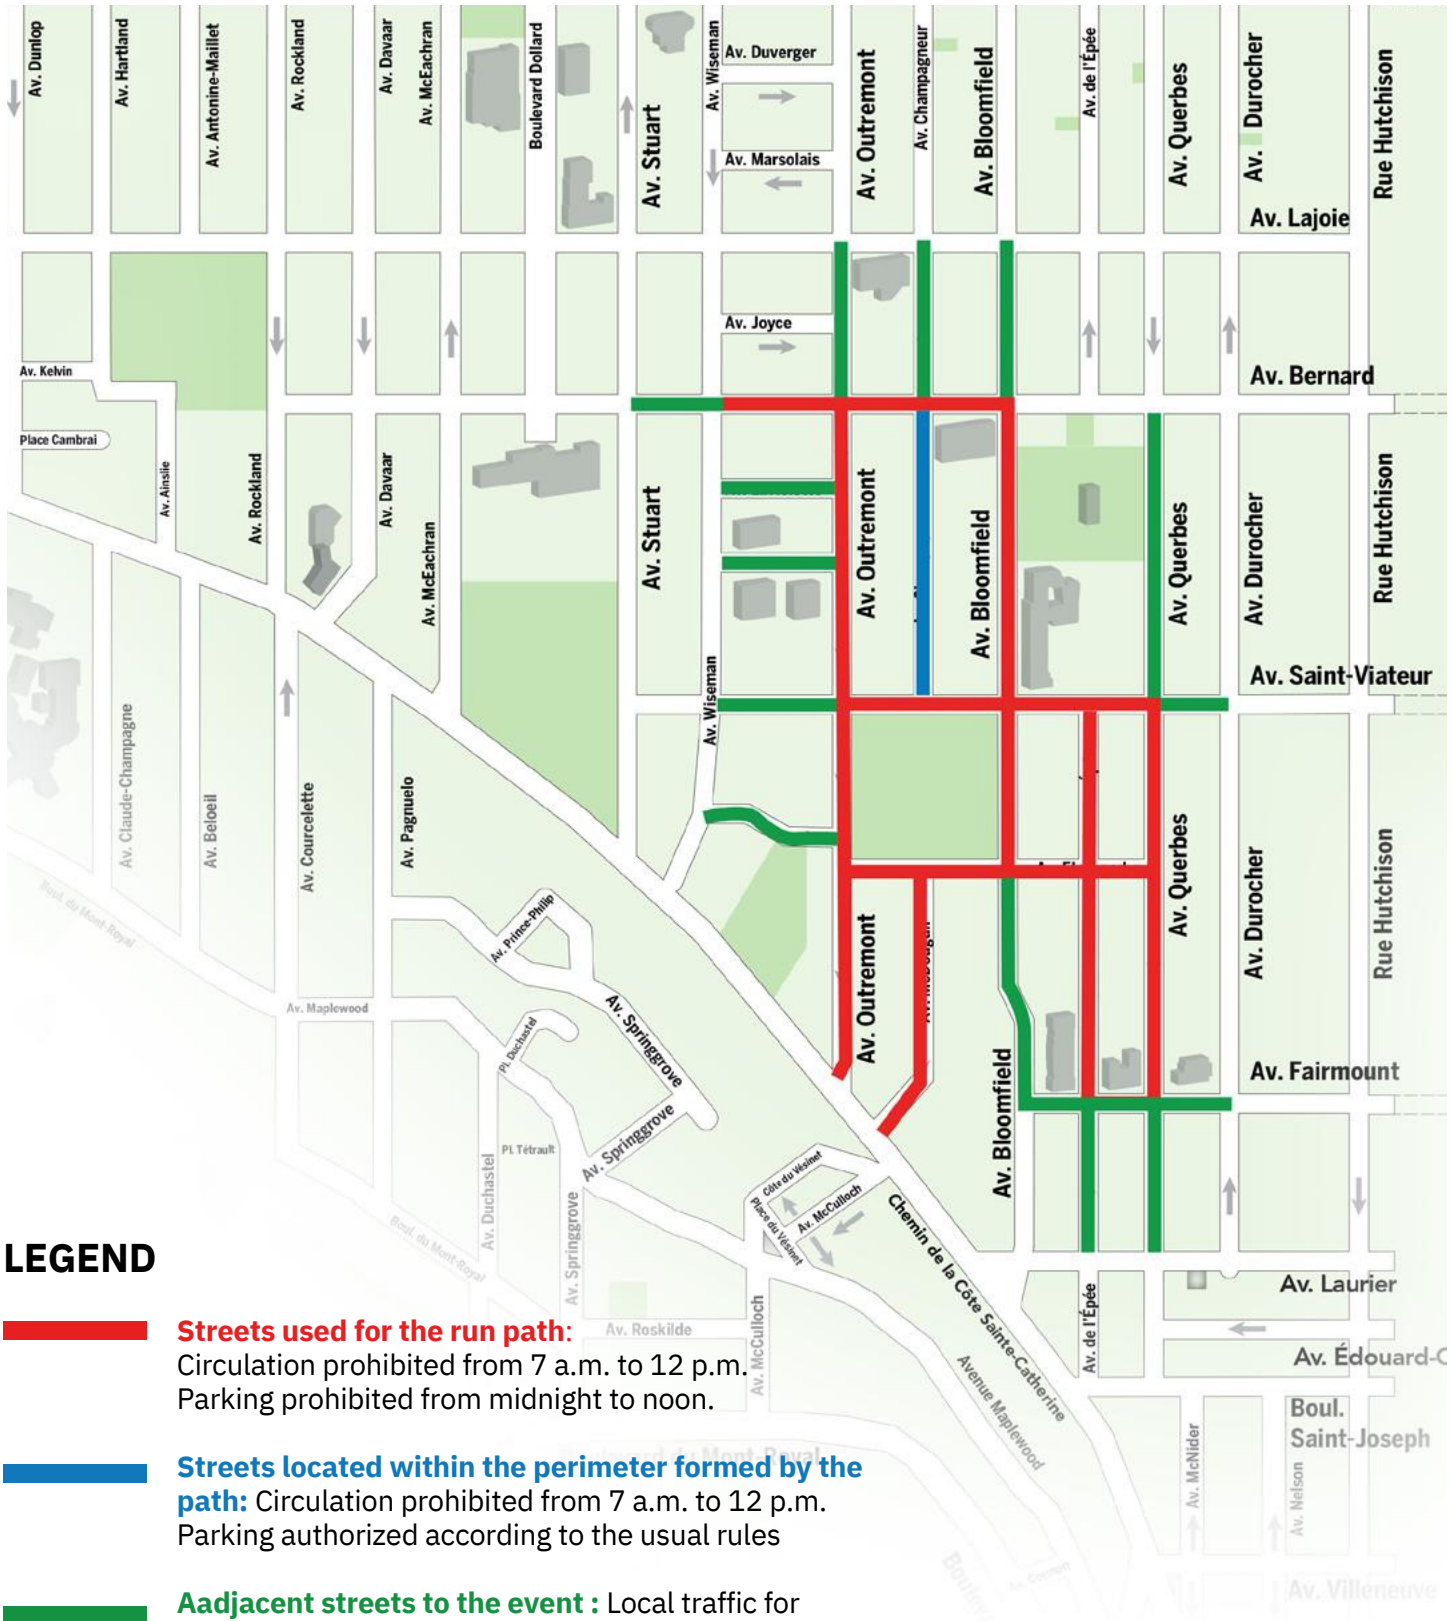

CLOSED STREET ON MONDAY, JUNE 19

LEGEND

- **Streets used for the run path:**
  Circulation prohibited from 7 a.m. to 12 p.m.
  Parking prohibited from midnight to noon.

- **Streets located within the perimeter formed by the path:** Circulation prohibited from 7 a.m. to 12 p.m.
  Parking authorized according to the usual rules

- **Adjacent streets to the event :** Local traffic for street residents. Parking authorized according to the usual rules.